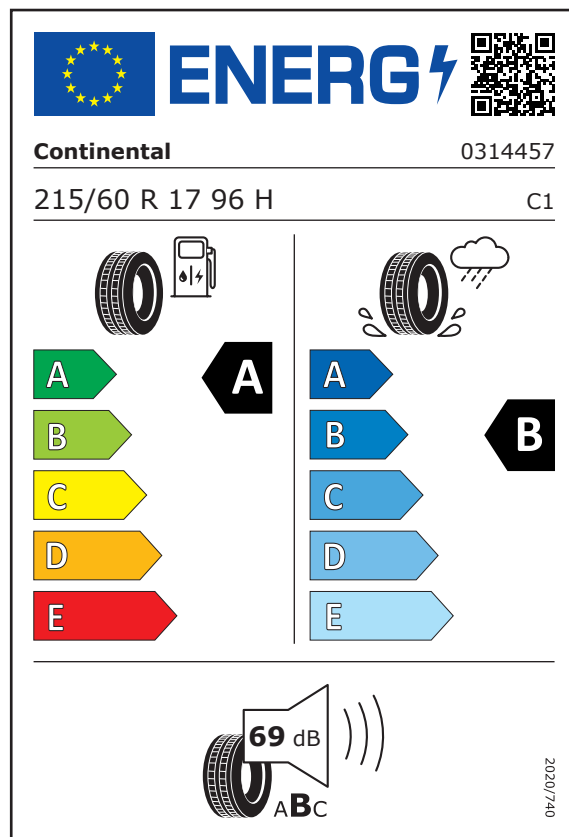

# Új Captur gumiabroncs címke

17"

EcoContact 6

17"

EcoContact 7

19"

18"

# Új Captur gumiabroncs címke

18"

Négyévszakos

The image shows a standard EU energy label for tires, adapted for Michelin. At the top left is the European Union flag. To its right is the word "ENERGY" in a bold, blue font with a lightning bolt symbol. Further right is a QR code. Below the flag and "ENERGY" text, the brand name "MICHELIN" is printed on the left and the number "990565" on the right. Below this, the tire size "215/55R18 95 H" is printed on the left and the tread pattern "C1" on the right. The main body of the label is divided into two vertical sections. The left section is for fuel consumption, featuring a gas pump icon and a vertical scale of five colored arrows labeled A (green), B (light green), C (yellow), D (orange), and E (red). A black arrow points to the 'A' grade. The right section is for wet grip, featuring a tire icon on a wet surface with rain clouds and a vertical scale of five blue arrows labeled A, B, C, D, and E. A black arrow points to the 'B' grade. At the bottom left, there is a noise level icon showing a speaker and a tire, with the text "72 dB" and "ABC" below it. To the right of the noise icon is a snowflake icon inside a triangle, indicating winter performance. On the far right, the date "2020/740" is printed vertically.

**ENERGY**

**MICHELIN** 990565

215/55R18 95 H C1

**A** **A** **A** **B** **C** **D** **E** **B** **C** **D** **E**

72 dB ABC

2020/740