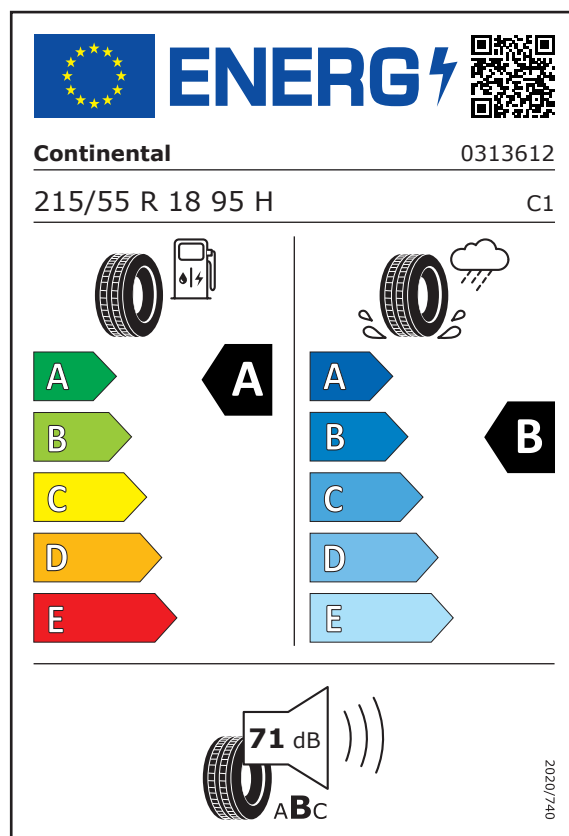

# Új Captur gumiabroncs címke

17"

EcoContact 6

17"

EcoContact 7

19"

18"

# Új Captur gumiabroncs címke

18"

Négyévszakos

The image shows a standard EU energy label for tires, adapted for Michelin. At the top left is the European Union flag. To its right is the word "ENERGY" in a bold, blue font with a lightning bolt symbol. Further right is a QR code. Below the flag and "ENERGY" text, the brand name "MICHELIN" is printed on the left and the number "990565" on the right. Below this, the tire size "215/55R18 95 H" is printed on the left and the tread pattern "C1" on the right. The main body of the label is divided into two vertical sections. The left section is for fuel consumption, featuring a gas pump icon and a vertical scale of five colored arrows labeled A (green), B (light green), C (yellow), D (orange), and E (red). A black arrow points to the 'A' grade. The right section is for wet grip, featuring a tire icon on a wet surface with rain clouds and a vertical scale of five blue arrows labeled A, B, C, D, and E. A black arrow points to the 'B' grade. At the bottom left, there is a noise level icon showing a speaker and a tire, with the text "72 dB" and "ABC" below it. To the right of the noise icon is a snowflake icon inside a triangle, indicating winter performance. On the far right, the date "2020/740" is printed vertically.

**ENERGY**

**MICHELIN** 990565

215/55R18 95 H C1

**A** **A** **A** **B** **C** **D** **E** **B** **C** **D** **E**

72 dB ABC

2020/740